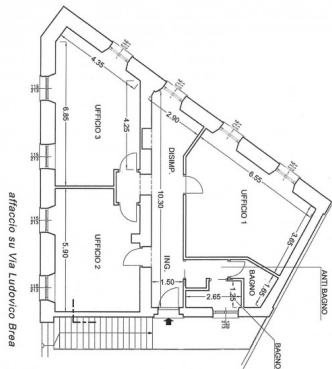

### Property Informations

**Address:** Via Ludovico Brea

**Zip Code:** 18100

**Bathrooms:** 1

**Rooms:** 3

**Level:** 1

**Sea Distance:** 500 meter

Post Offices

Shopping Centers

Municipal Offices

---

PIANTA PIANO PRIMO

planimetria indicativa